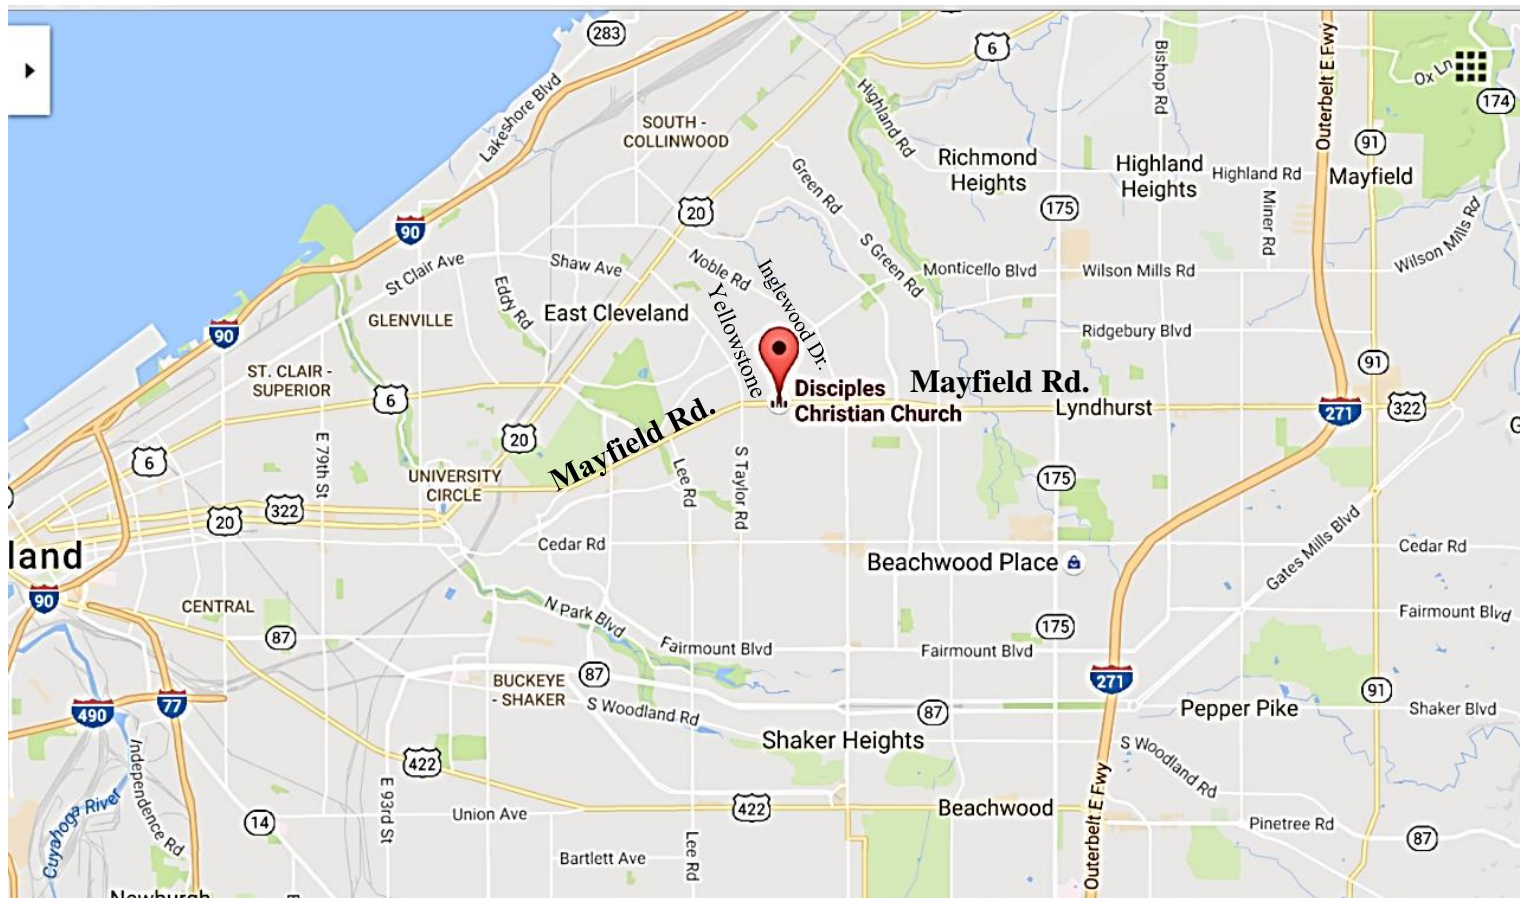

Cleveland Stroke Club Annual Picnic

Wednesday June 21, 2017 from 3:30 to 7:30 p.m

New
Location!

Disciples Christian Church

3663 Mayfield Rd., Cleveland, OH 44121

New
Location!

Please follow the parking signs when you get there.

$ DONATIONS ACCEPTED $

Social Hour (Yard Games, Cards...) at 3:30-4:30

Eating at 4:30-6:00

Table Games & Bingo at 6:15 – PICNIC ENDS at 7:30 p.m.

The Club Provides:

- Hot Dogs & Hamburgers
- Condiments
- Lettuce, Tomato, & Onion
- Drinks, Ice
- Games
- Paper plates/cups/utensils

You bring a dish for 8:

- Please put your name on your dish.
- *Don't bring utensils, we have plenty.*
- If your last name begins with A-P, bring a side dish, snack, or appetizer
- If your last name begins with Q-Z, bring a dessert.

Come and have some fun. There is always a lot of good old fashion conversation.

Bring the kids! Bring a friend! Most importantly, bring **yourself!!!!!!**

Geri's cell: 330-439-8073, Roger & Deb's Cell: 440-289-9192, Kay's cell: 440-773-8475